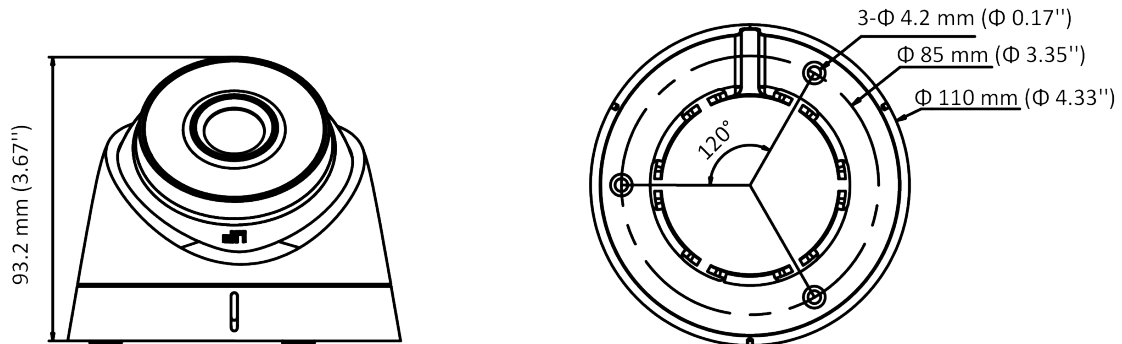

## DS-2CE56D0T-IT3F 2 MP Camera

- 2 MP, 1920 × 1080 resolution
- 2.8 mm, 3.6 mm, 6 mm, 8mm, 12 mm fixed focal lens
- 4 in 1 video output (switchable TVI/AHD/CVI/CVBS)
- Smart IR, up to 40 m IR distance
- IP67

## Specification

Camera	
Image Sensor	2 MP CMOS
Signal System	PAL/NTSC
Resolution	1920 (H) × 1080 (V)
Frame Rate	TVI: 1080P@30fps, 1080P@25fps CVI: 1080P@30fps, 1080P@25fps AHD: 1080P@30fps, 1080P@25fps CVBS: PAL/NTSC
Min. illumination	0.01 Lux@(F1.2, AGC ON), 0 Lux with IR
Shutter Time	PAL: 1/25 s to 1/50, 000 s NTSC: 1/30 s to 1/50, 000 s
Lens	2.8 mm, 3.6 mm, 6 mm, 8 mm, 12 mm fixed lens
Field of View	2.8 mm, horizontal FOV: 106.4°, vertical FOV: 57.9°, diagonal FOV: 124.6° 3.6 mm, horizontal FOV: 79.6°, vertical FOV: 43.5°, diagonal FOV: 93.7° 6 mm, horizontal FOV: 51.9°, vertical FOV: 30°, diagonal FOV: 58.8° 8 mm, horizontal FOV: 39.9°, vertical FOV: 21.9°, diagonal FOV: 46.5° 12 mm, horizontal FOV: 24.6°, vertical FOV: 13.9°, diagonal FOV: 28.1°
Lens Mount	M12
Day & Night	ICR
WDR (Wide Dynamic Range)	Digital WDR
Angle Adjustment	Pan: 0 to 360°, Tilt: 0 to 75°, Rotation: 0 to 360°
Menu	
Image Mode	STD/HIGH-SAT
AGC	Yes
Day/Night Mode	Auto/Color/BW (Black and White)
White Balance	Auto/Manual
AE (Auto Exposure) Mode	DWDR/BLC/HLC/Global
Noise Reduction	2D DNR
Language	English
Function	Brightness, Sharpness, Smart IR
Interface	
Video Output	Switchable TVI/AHD/CVI/CVBS
General	
Operating Conditions	-40 °C to 60 °C (-40 °F to 140 °F), humidity 90% or less (non-condensing)
Power Supply	12 VDC ± 25%
Power Consumption	Max. 3 W
Protection Level	IP67
Material	Plastic

General	
IR Range	Up to 40 m
Communication	HIKVISION-C
Dimensions	Φ 110 mm × 93.2 mm (Φ 4.33" × 3.67")
Weight	Approx. 211 g (0.47 lb.)

**Available Model**

DS-2CE56D0T-IT3F

**Dimension**

**Accessory**

**DS-1272ZJ-110-TRS**  
Wall Mount